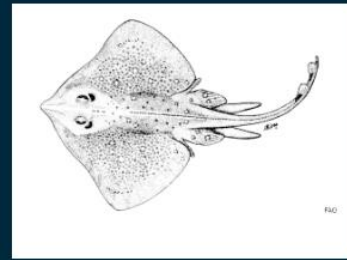

Rajidae family

Dipturus batis

Blue Skate/Common Skate

Dipturus oxyrinchus

Longnosed Skate

Leucoraja fullonica

Shagreen Ray

Leucoraja melitensis

Maltese Ray

Leucoraja naevus

Cuckoo Ray

Raja asterias

Starry Ray / Mediterranean
Starry Ray

Raja clavata

Thornback Ray

Raja miraletus