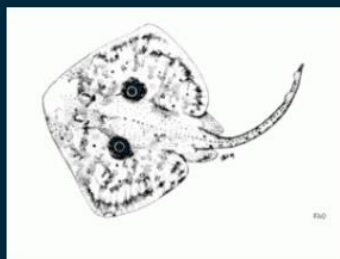

Rajidae family

Dipturus batis

Blue Skate/Common Skate

Dipturus oxyrinchus

Longnosed Skate

Leucoraja fullonica

Shagreen Ray

Leucoraja melitensis

Maltese Ray

Leucoraja naevus

Cuckoo Ray

Raja asterias

Starry Ray / Mediterranean
Starry Ray

Raja clavata

Thornback Ray

Raja miraletus

Brown Ray

Raja montagui

Spotted Ray

Raja radula

Rough Ray

Rostroraja alba

Bottlenose Skate / White
Skate