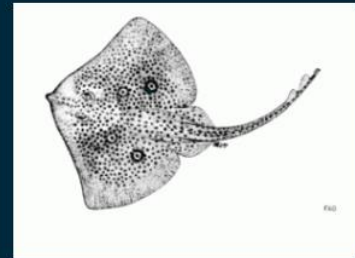

Rajidae family

Dipturus batis

Blue Skate/Common Skate

Dipturus oxyrinchus

Longnosed Skate

Leucoraja fullonica

Shagreen Ray

Leucoraja melitensis

Maltese Ray

Leucoraja naevus

Cuckoo Ray

Raja asterias

Starry Ray / Mediterranean
Starry Ray

Raja clavata

Thornback Ray

Raja miraletus

Brown Ray

Raja montagui

Spotted Ray

Raja radula

Rough Ray

Rostroraja alba

Bottlenose Skate / White
Skate